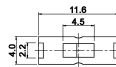

Miniature Slide Switches

Specifications: see page 102

Material: plastic housing, terminals sealed

Models: Switching functions

MFP 161 D
non-shorting

on on

MFP 261 N
non-shorting

on on