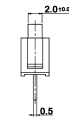

Miniature Slide Switches

Specifications: see page 102

Material: plastic housing, terminals sealed

Models: Switching functions

MFP 161 D
non-shorting

on on

MFP 261 N
non-shorting

on on