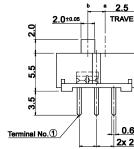

Miniature Slide Switches

Specifications: see page 102

Material: plastic housing, terminals sealed

Models: Switching functions

MFP 161 D
non-shorting

on on

MFP 261 N
non-shorting

on on